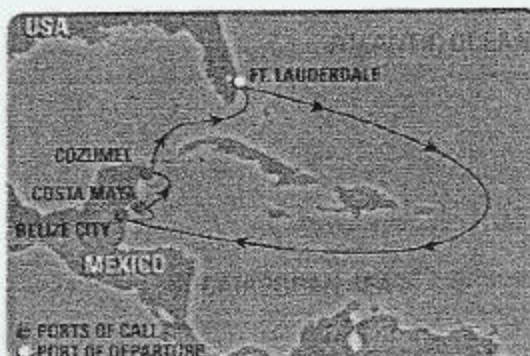

DECLARE YOUR INDEPENDENCE FROM ORDINARY VACATIONS

Alaska • Mexico • Australia/New Zealand • South America • Caribbean • Bahamas • Bermuda • Asia • Hawaii • Panama Canal • Europe • Canada & New England • United Arab Emirates

SUZY & FRED'S

ANNUAL DANCE CRUISE

6 nt Western Caribbean Cruise

***** JAN 31 – FEB 6 2010*****

FROM FORT LAUDERDALE, FLORIDA

Independence Of The Seas

Day Ports of Call

Day	Port of Call	Arrive	Depart
1	Fort Lauderdale, Florida		5:00 PM
2	Cruising		
3	Belize City, Belize	7:00 AM	5:00 PM
4	Costa Maya, Mexico	8:00 AM	5:00 PM
5	Cozumel, Mexico	7:00 AM	5:00 PM
6	Cruising		
7	Fort Lauderdale, Florida	7:00 AM	

Arrive Depart

Itinerary subject to change

Info & Reservations:

**SHELLY
FOGELMAN**

The World of Travel
860 W. Long Lake Rd
STE 100 • ATTN Shelly
Bloomfield Hills MI 48302
Ph 248 203-0022
Fax 248 203-0303
Shelly@askouragents.com